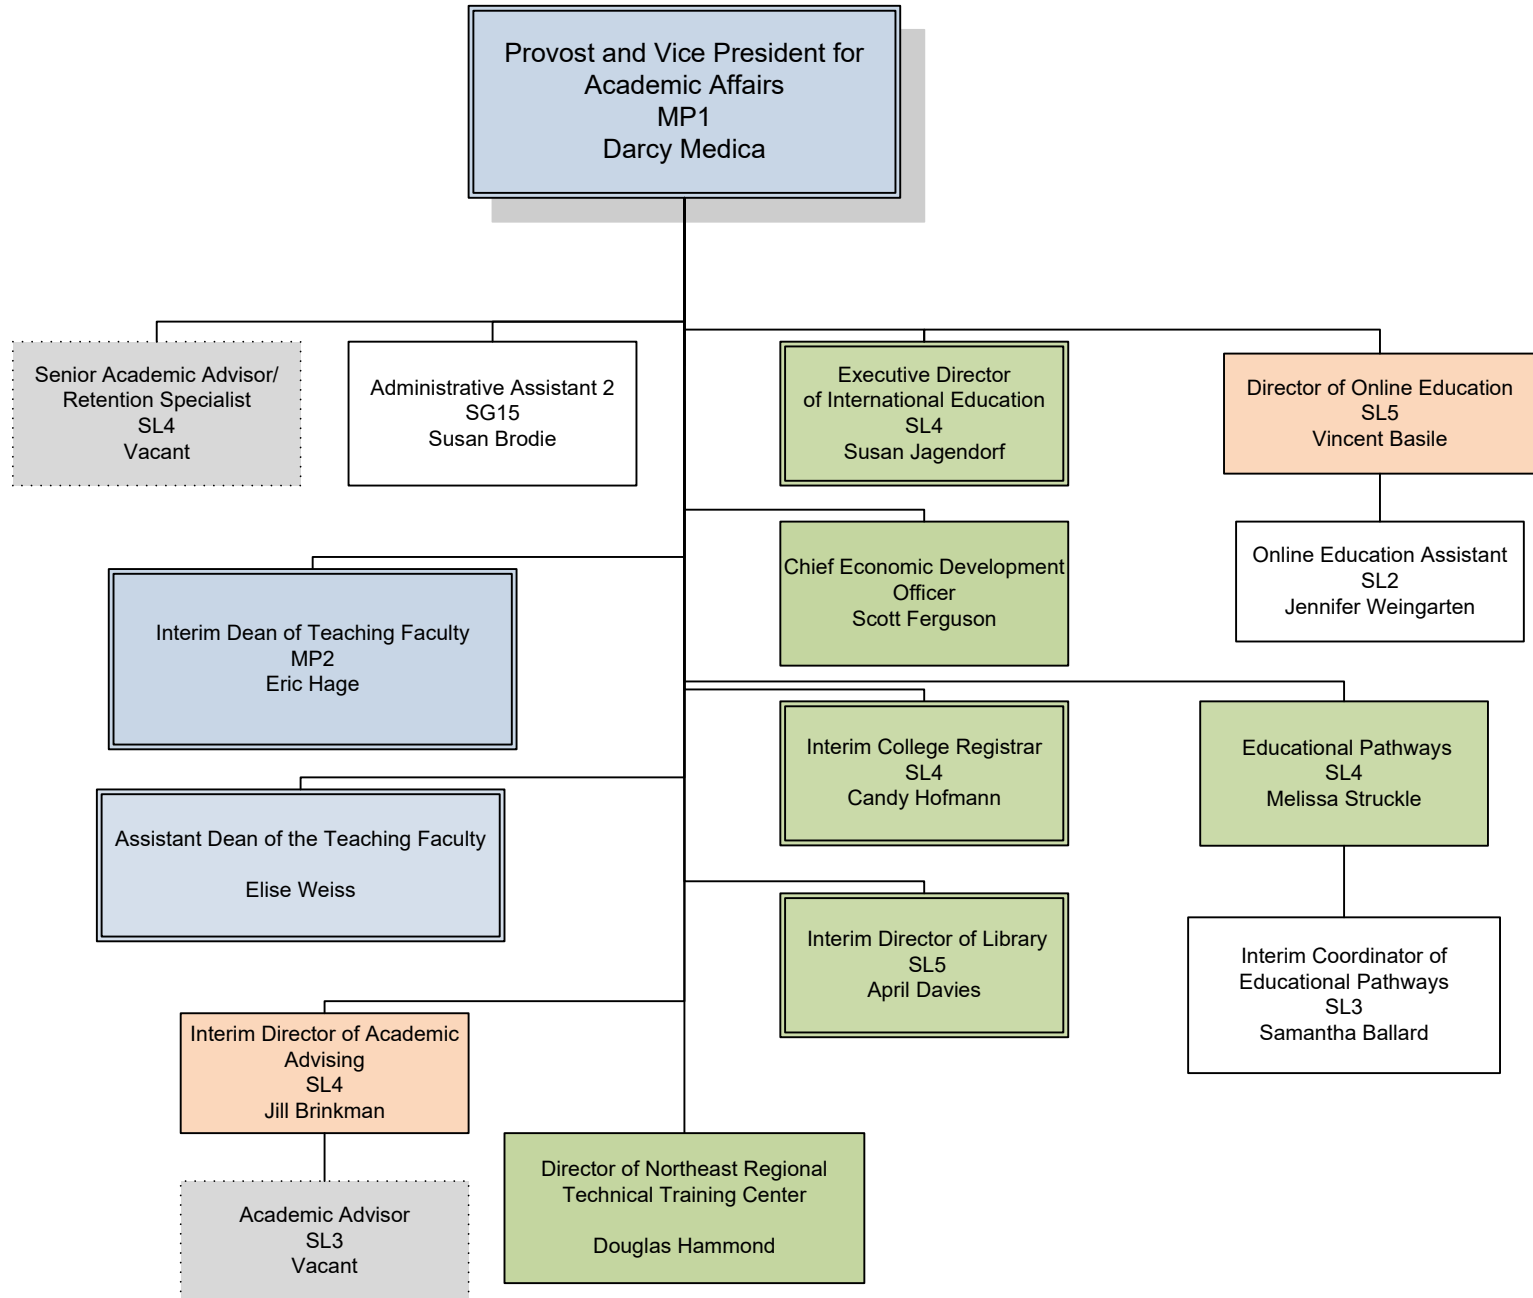

SUNY COBLESKILL

LEGEND

SENIOR MANAGERS
MC STAFF

MIDDLE MANAGERS

SUPERVISORS

VACANCIES

PRESIDENT

PRESIDENT'S OFFICE

ACADEMIC AFFAIRS

Ag, Nat Resources, Business, LAS and Sciences

AGRICULTURAL ENGINEERING TECHNOLOGY

ANIMAL SCIENCE

BUSINESS, FOOD SERVICE & AGRICULTURAL MANAGEMENT

CANINE DEPARTMENT

LIBRARY

COLLEGE FARM